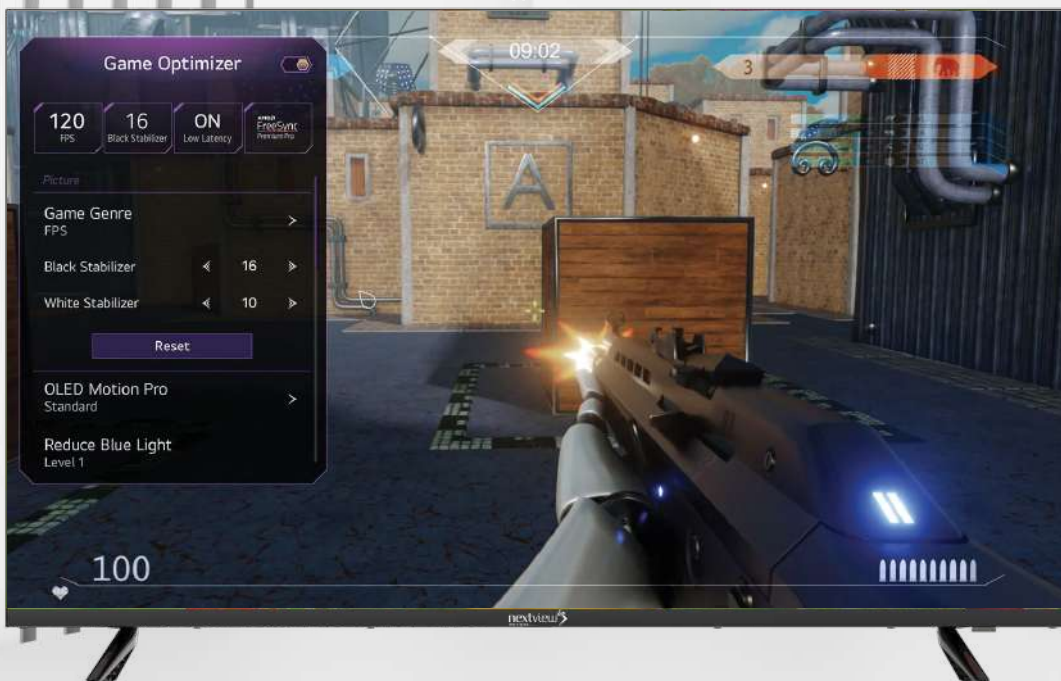

Incredibly

SMART WebOS TELEVISION

43"

ThinQ AI™

NETFLIX

prime video

HDMI™
HIGH-DEFINITION MULTIMEDIA INTERFACE

BLUETOOTH