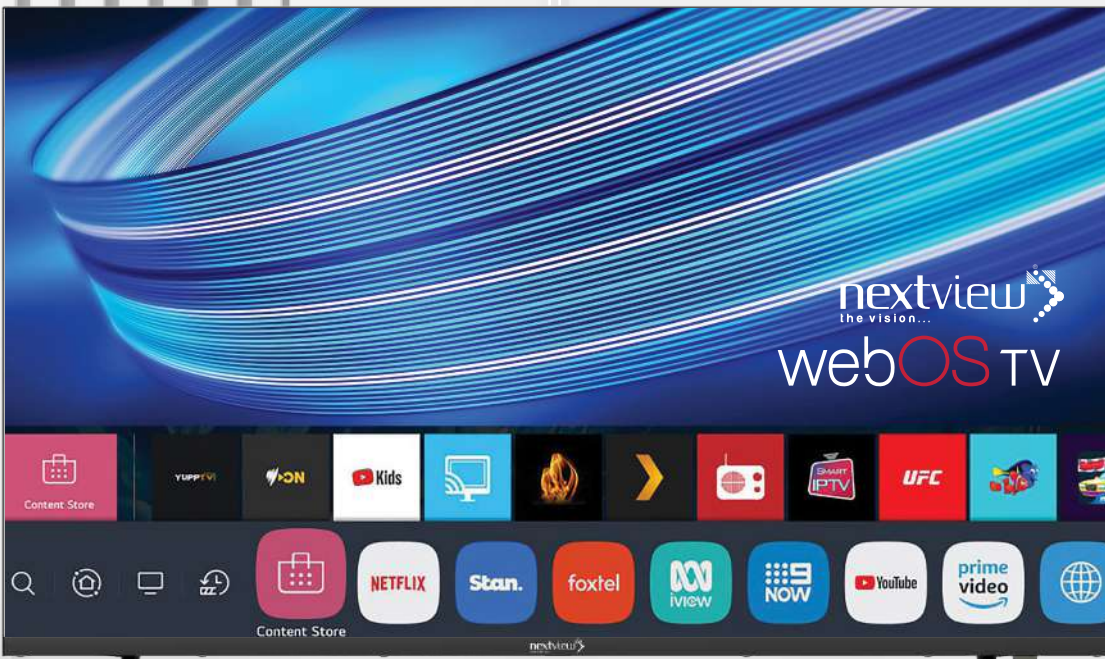

Incredibly

SMART webOS TELEVISION

65"

ThinQ AI™

NETFLIX

prime video

HDMI™
HIGH-DEFINITION MULTIMEDIA INTERFACE

BLUETOOTH