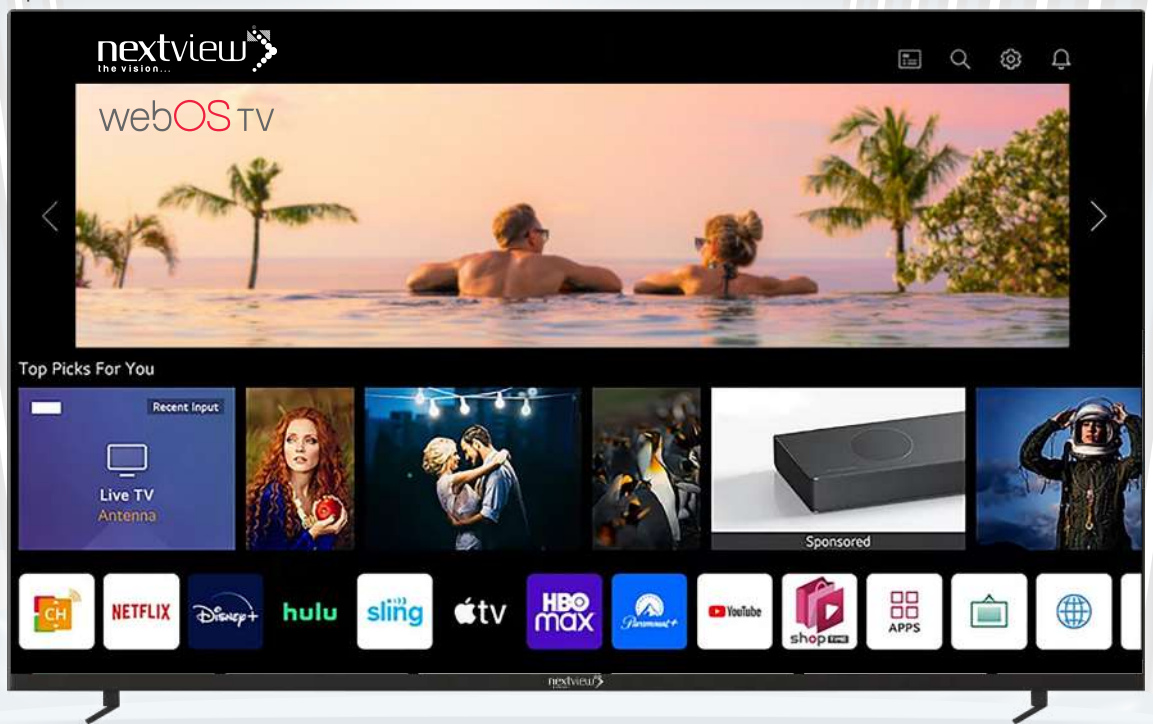

Incredibly SMART
webOS
TELEVISION

75"

ThinQ AI™

NETFLIX

prime video

HDMI™
HIGH-DEFINITION MULTIMEDIA INTERFACE

BLUETOOTH

ARM CORTEX
PROCESSOR

PANEL MAKER	AUO
DISPLAY SIZE	75 INCH (190 CM)
ASPECT RATIO	16:9, AUTO
RESOLUTION	3840 X 2160
CONTRAST	4000:1
VIEWING ANGLE	178°(H) X 178°(V)
MAXIMUM COLORS	16.7M(8 BIT)
RESPONSE TIME	8 MS
LUMINANCE	330+-10NITS